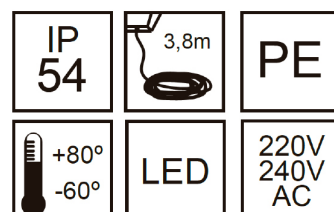

It can be purchased in bright colors or white; with white light connected to the mains or battery-powered RGB lamp.

PE

Color Models

BLACK
RAL 9011

WHITE
RAL 9003

GREY
RAL 7015

PINK
RAL 4010

PURPLE
RAL 4001

DARK GREEN
RAL 6016

ORANGE
RAL 2009

White light / With cable

Made of polyethylene and illuminated with LED technology. Connection to the electrical network through a 3.8m long cable.

RGB / With battery

Suitable for indoor and outdoor use. Resistant to rain, snow, sun ... Universal remote control (included). 5 different lighting modes, IP 65 and cable charging.