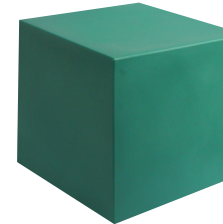

CUBE 43

Decoration element in the form of a cube. Indicated for a multitude of spaces for both public and private use. Made of polyethylene. Resistant to water, snow, UV rays ... Ideal to be used both indoors and outdoors.

It can be purchased in bright colors or white; with white light connected to the mains or battery-powered RGB lamp.

PE

Color Models

BLACK
RAL 9011

WHITE
RAL 9003

GREY
RAL 7015

PINK
RAL 4010

PURPLE
RAL 4001

DARK GREEN
RAL 6016

ORANGE
RAL 2009

White light / With cable

Made of polyethylene and illuminated with LED technology. Connection to the electrical network through a 3.8m long cable.

RGB / With battery

Suitable for indoor and outdoor use. Resistant to rain, snow, sun ... Universal remote control (included). 5 different lighting modes, IP 65 and cable charging.