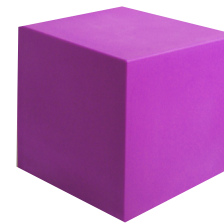

CUBE 43

Decoration element in the form of a cube. Indicated for a multitude of spaces for both public and private use. Made of polyethylene. Resistant to water, snow, UV rays ... Ideal to be used both indoors and outdoors.

It can be purchased in bright colors or white; with white light connected to the mains or battery-powered RGB lamp.

PE

Color Models

BLACK
RAL 9011

WHITE
RAL 9003

GREY
RAL 7015

PINK
RAL 4010

PURPLE
RAL 4001

DARK GREEN
RAL 6016

ORANGE
RAL 2009

White light / With cable

Made of polyethylene and illuminated with LED technology. Connection to the electrical network through a 3.8m long cable.

RGB / With battery

Suitable for indoor and outdoor use. Resistant to rain, snow, sun ... Universal remote control (included). 5 different lighting modes, IP 65 and cable charging.