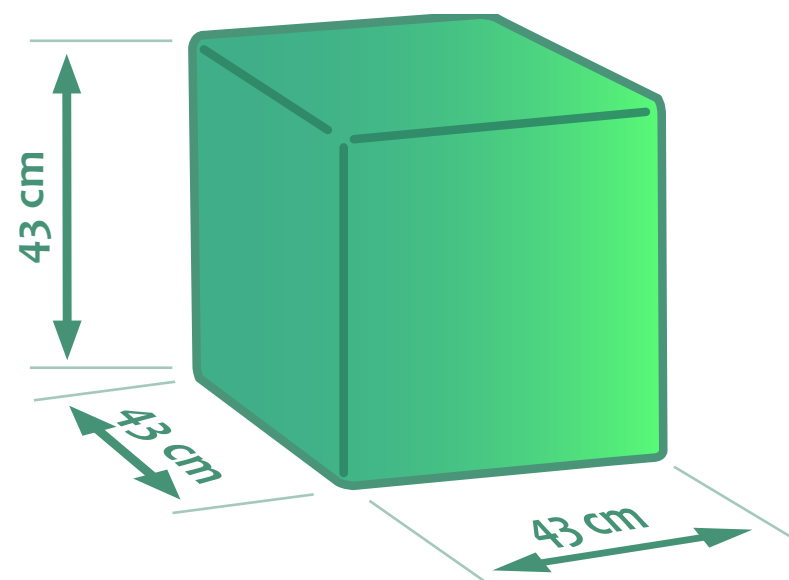

Decoration element in the form of a cube. Indicated for a multitude of spaces for both public and private use. Made of polyethylene. Resistant to water, snow, UV rays ... Ideal to be used both indoors and outdoors.

It can be purchased in bright colors or white; with white light connected to the mains or battery-powered RGB lamp.