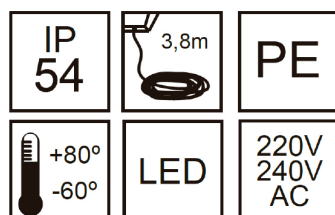

Made of polyethylene and illuminated with LED technology. Connection to the electrical network through a 380cm long cable.