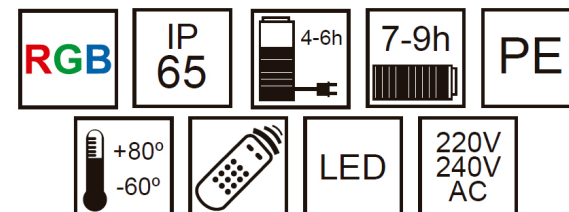

Suitable for indoor and outdoor use. Resistant to rain, snow, sun ... Universal remote control (included). Five different lighting modes, IP 65 and cable charging.