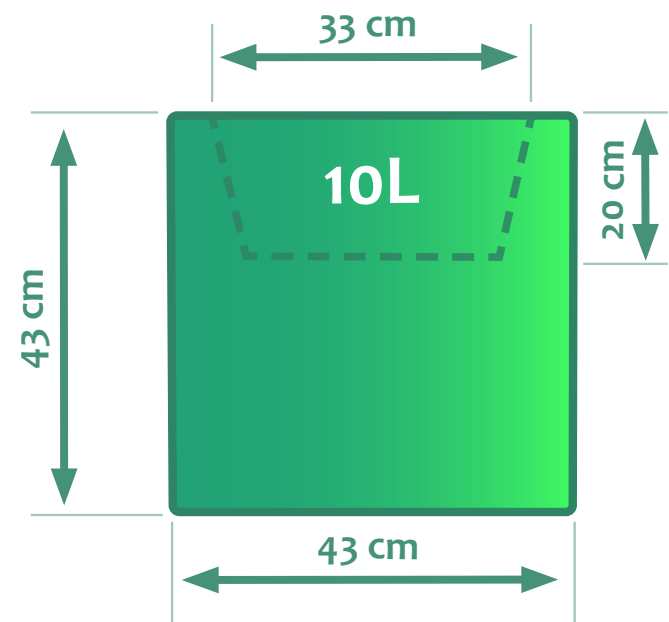

# SUNDARA

Illuminated

IP 54	3,8m 	PE
+80° -60° 	LED	220V 240V AC

## Sundara color

The Sundara Plant Pot is a decorative piece. Suitable for both indoors and outdoors. It fulfills its function as a planter and adds visual value to the space. Made of polyethylene.