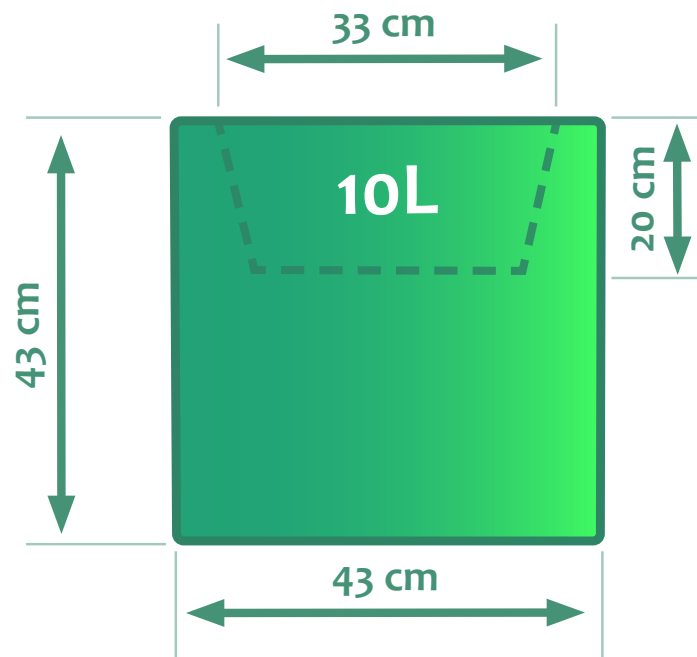

PLANT POT CUBE 43

WHITE
RAL 9003

GREY
RAL 7015

PINK
RAL 4010

PURPLE
RAL 4001

BLACK
RAL 9011

DARK GREEN
RAL 6016

ORANGE
RAL 2009

Decoration pot for interior and exterior. With square proportions, it brings personality to many spaces.

Made of high quality polyethylene with great resistance to impacts. Resistant to water, snow, UV rays ...

It can be purchased in color or in white or orange illuminated with white light connected to the electrical network.

Cable length: 380cm.

Weather resistance, IP54.

PE