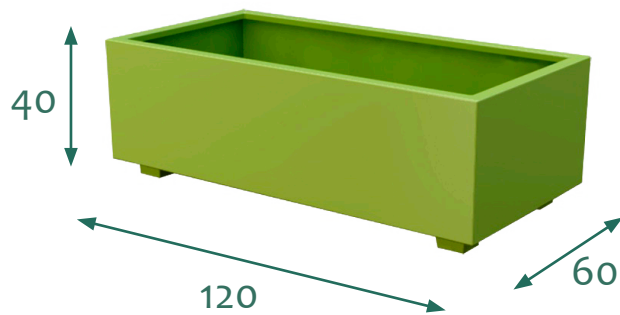

# FLOWER BEDS

Planters made of fiberglass reinforced polyester (GRP). The fiber reinforcement makes them very resistant and the coating makes them resistant to the elements outside. It also produces a quality high gloss finish.

Available in various sizes and colors, as indicated in the images.  
Dimensions in cm.

Contact us  
for custom  
manufacturing