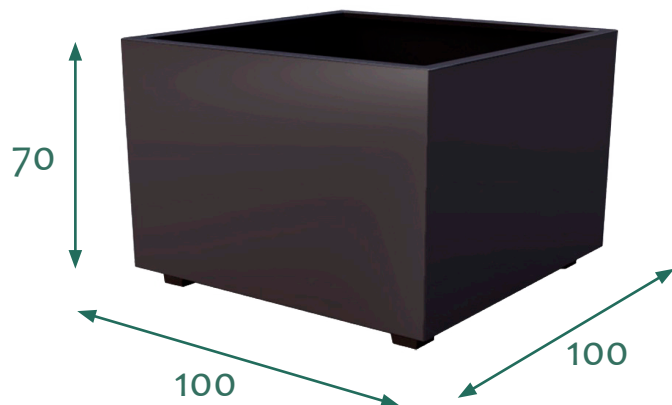

# FLOWER BEDS

Planters made of fiberglass reinforced polyester (GRP). The fiber reinforcement makes them very resistant and the coating makes them resistant to the elements outside. It also produces a quality high gloss finish.

Available in various sizes and colors, as indicated in the images.  
Dimensions in cm.

Contact us  
for custom  
manufacturing