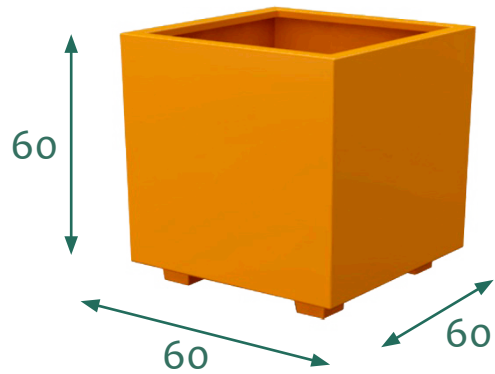

# FLOWER BEDS

Planters made of fiberglass reinforced polyester (GRP). The fiber reinforcement makes them very resistant and the coating makes them resistant to the elements outside. It also produces a quality high gloss finish.

Available in various sizes and colors, as indicated in the images.  
Dimensions in cm.

Contact us  
for custom  
manufacturing