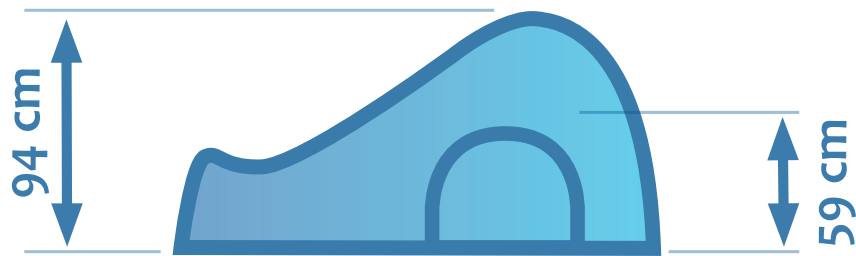

BOBY

Maximum depth of the water surface 40 cm

AVAILABLE COLORS:

GREY
RAL7040

LIGHT GREEN
RAL 6018

ORANGE
RAL 2009

WHITE
RAL 9016

BLUE
RAL 5015