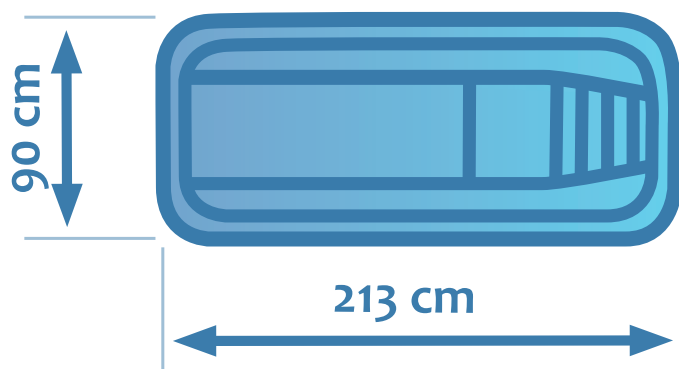

BOBY

Maximum depth of the water surface 40 cm

AVAILABLE COLORS:

GREY
RAL7040

LIGHT GREEN
RAL 6018

ORANGE
RAL 2009

WHITE
RAL 9016

BLUE
RAL 5015

YELLOW
RAL 1018

COMPOSITE