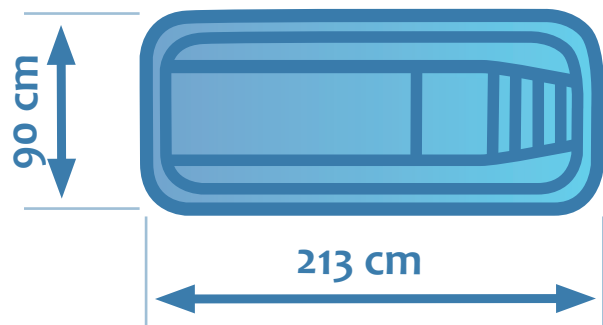

BOBY

Safety distances according to the requirements of the EN1176 standard.

AVAILABLE COLORS:

Molder Disnova Composites
www.molderdisnova.com

COMPOSITE