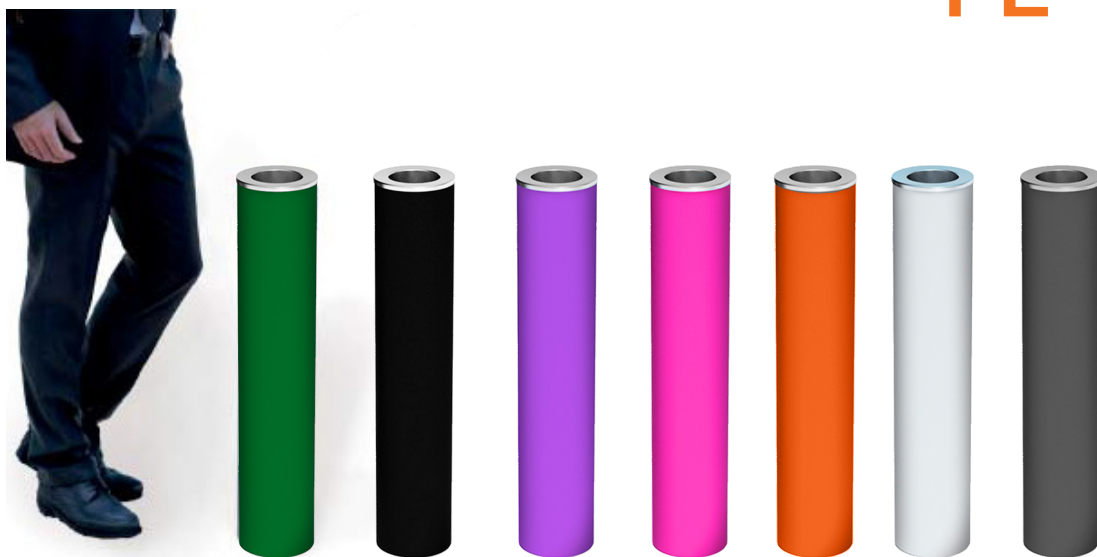

CYLINDER ASHTRAY

Exclusive design standing ashtray for the entrances of buildings and gardens. Due to its materials: plastics, composites and stainless metals, it is an excellent solution for outdoor use.

Available in various colors. Made of 100% recyclable PE.

Easy-to-remove container for a more comfortable cleaning.

AVAILABLE COLOURS:

Molder Disnova Composites
www.molderdisnova.com