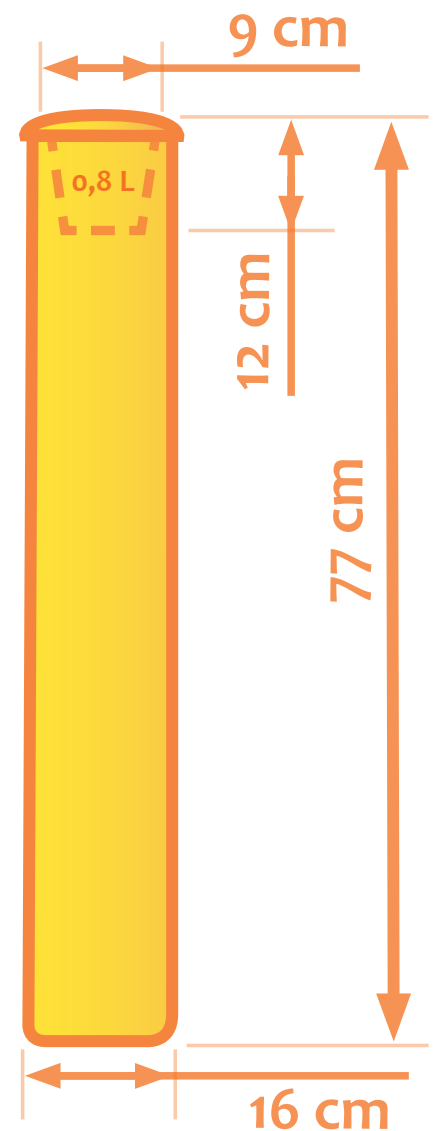

CYLINDER ASHTRAY

Exclusive design standing ashtray for the entrances of buildings and gardens. Due to its materials: plastics, composites and stainless metals, it is an excellent solution for outdoor use.

Available in various colors. Made of 100% recyclable PE.

Easy-to-remove container for a more comfortable cleaning.

AVAILABLE COLOURS:

Molder Disnova Composites
www.molderdisnova.com