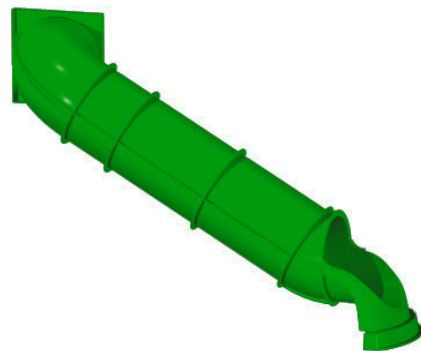

PURPLE
RAL 4005

ORANGE
RAL 2009

ELBOW TUBES

12 DIFFERENT MODELS

Elbow 100 left

Elbow 80 left

Elbow 80 right

Elbow 100 right

Elbow 150 left

Elbow 125 left

Elbow 125 right

Elbow 150 right

Elbow 200 left

Elbow 175 left

Elbow 175 right

Elbow 200 right