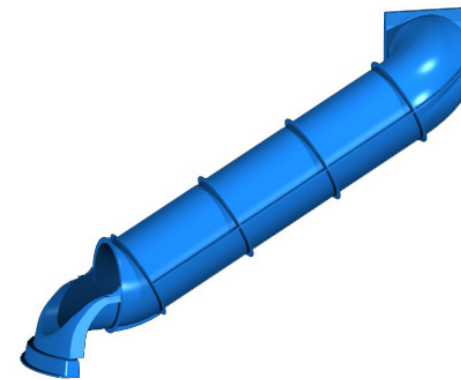

PURPLE
RAL 4005

ORANGE
RAL 2009

ELBOW TUBES

12 DIFFERENT MODELS

Elbow 100 left

Elbow 80 left

Elbow 80 right

Elbow 100 right

Elbow 150 left

Elbow 125 left

Elbow 125 right

Elbow 150 right

Elbow 200 left

Elbow 175 left

Elbow 175 right

Elbow 200 right