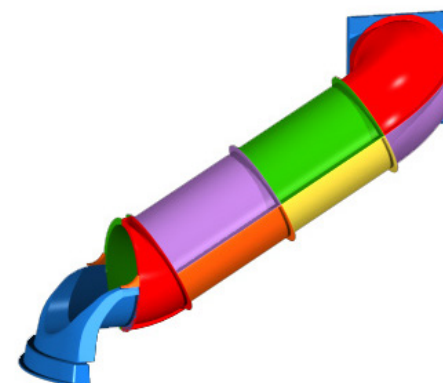

Elbow 125 right

Elbow 150 right