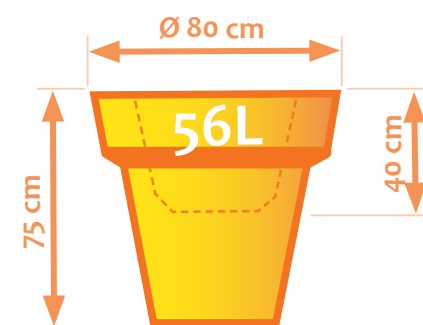

# ROUND POTS

Suitable for separating interior and exterior spaces, delimiting areas, decorating ... Made of high quality polyethylene and highly resistant to impacts, 100% recyclable.

Mod. 35 cm

Mod. 60 cm