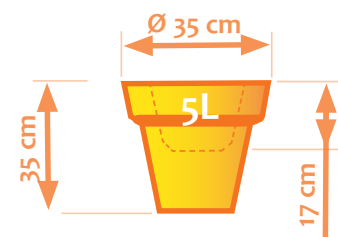

# ROUND POTS

Suitable for separating interior and exterior spaces, delimiting areas, decorating ... Made of high quality polyethylene and highly resistant to impacts, 100% recyclable.

Mod. 35 cm

Mod. 60 cm