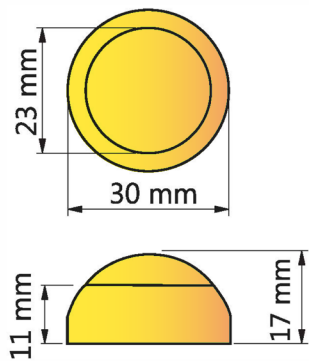

SCREW PROTECTORS

Vandal resistant caps

Flat base

Safety caps for M8 screws