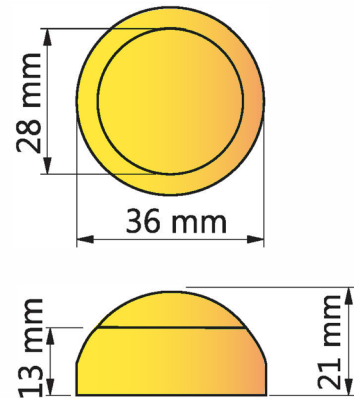

Safety caps for M10 and M12 screws